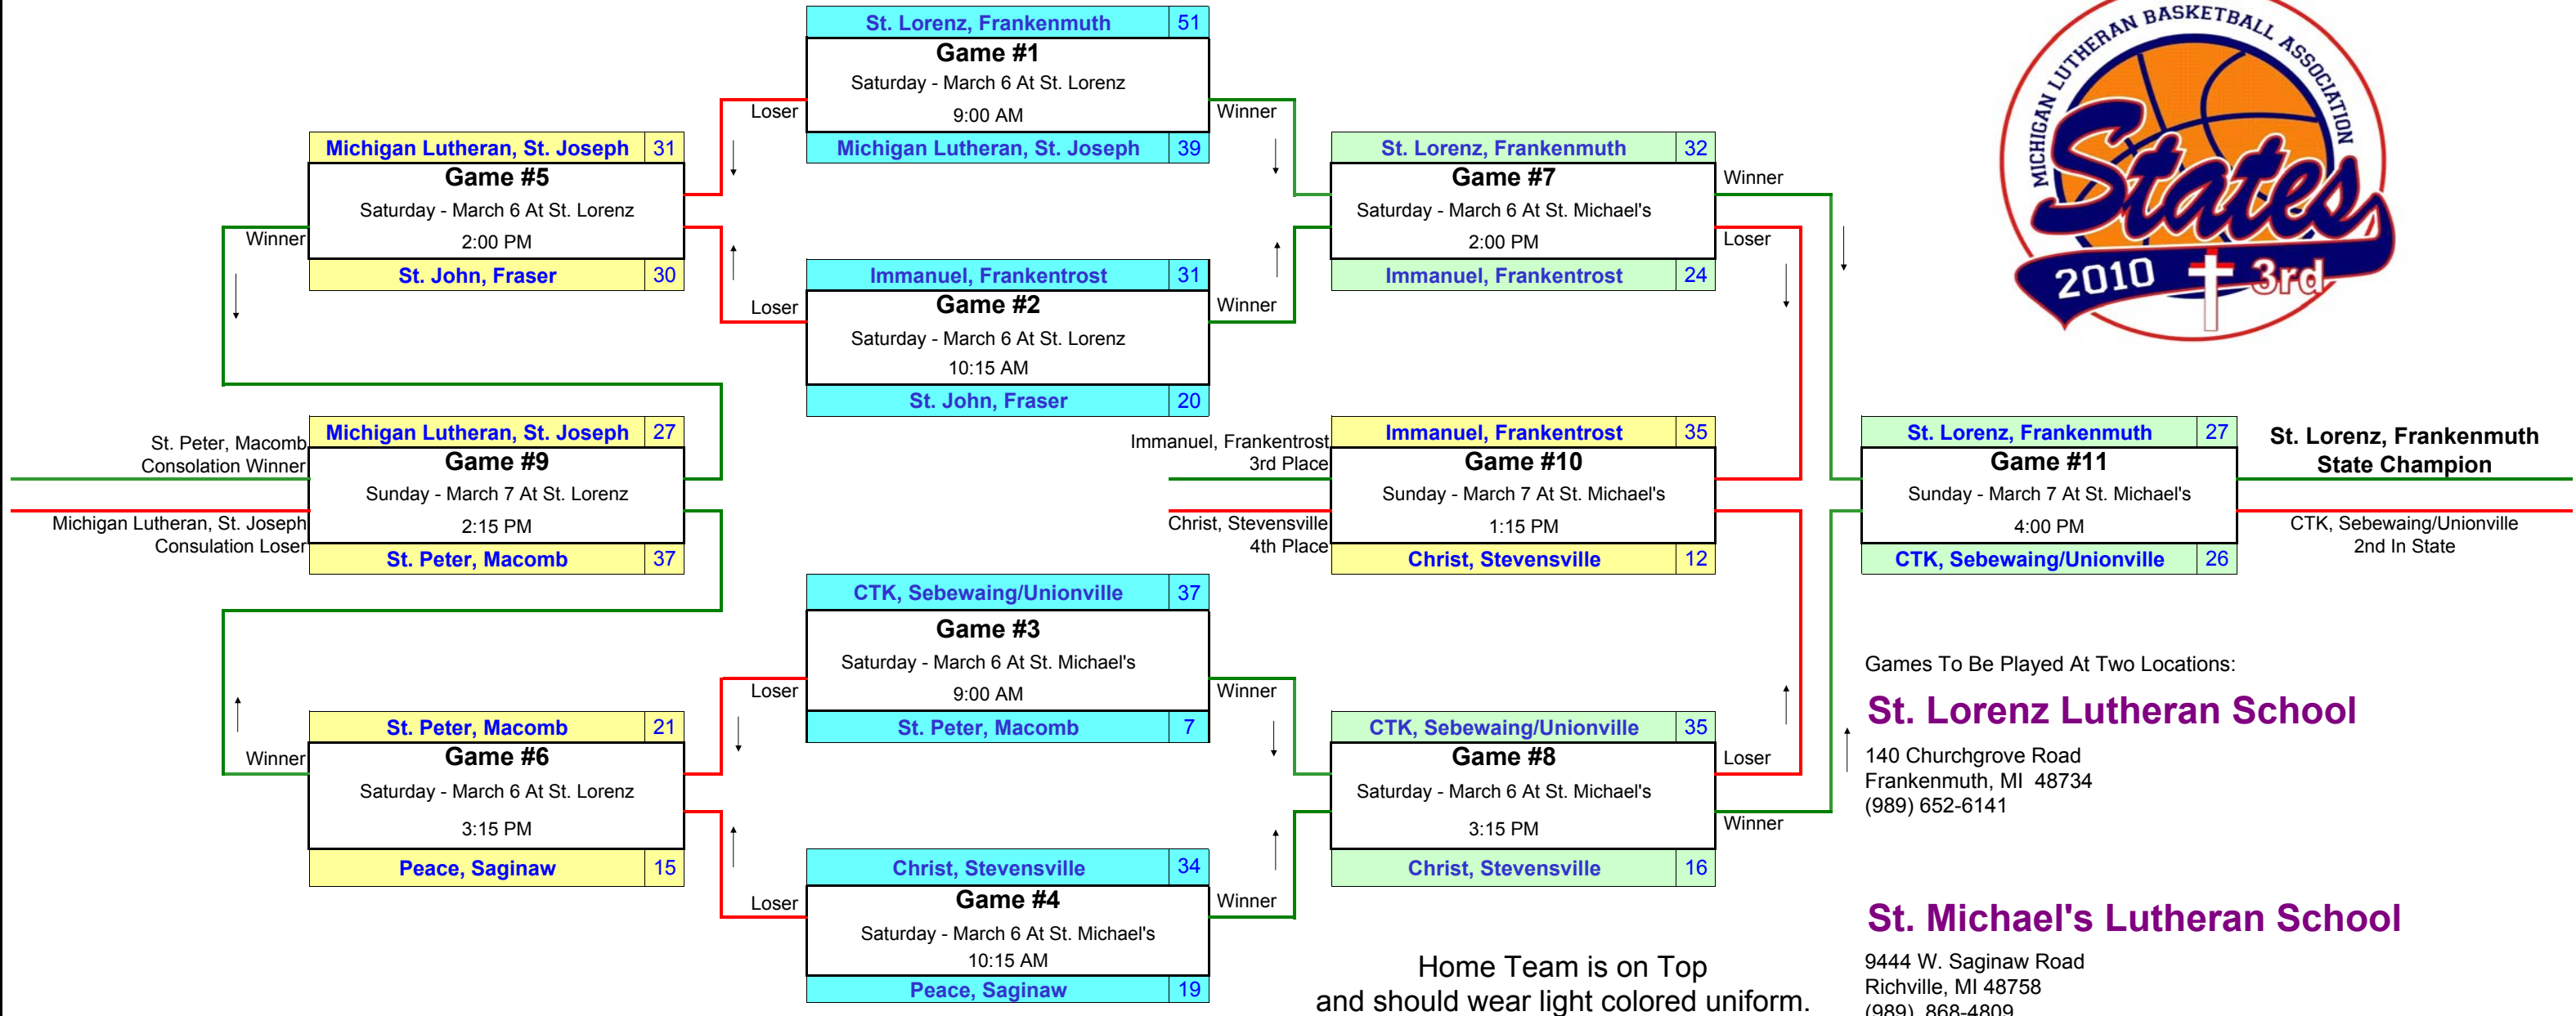

3rd Michigan Lutheran Basketball Association State Tournament of Champions

Girls Division March 6 - 7, 2010

<<< **Consolation**

Championship >>>

Games To Be Played At Two Locations:

St. Lorenz Lutheran School

140 Churchgrove Road
Frankenmuth, MI 48734
(989) 652-6141

St. Michael's Lutheran School

9444 W. Saginaw Road
Richville, MI 48758
(989) 868-4809